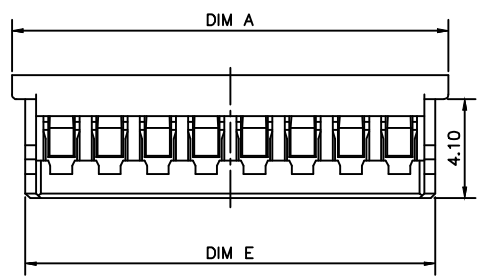

RoHS
Compatible

△				
△				
△				
△				
ZONE	REV	DESCRIPTION	DATE	APPD.

NOTES:
1. MATERIAL: THERMOPLASTIC, HIGH TEMP., COLOR: NATURAL(WHITE)
2. PACKING QUANTITY:1000 PCS/BAG
3. PART NUMBER

WB2002H - HXXX X
COLOR: N:NATURE ; B:BLACK
PIN NO.

ASSEMBLY DRAWING

CKT	A	B	C	D	E
05	12.1	10.1	8.00	4.00	11.05
06	14.1	12.1	10.00	5.00	13.05
07	16.1	14.1	12.00	6.00	15.05
08	18.1	16.1	14.00	7.00	17.05
09	20.1	18.1	16.00	8.00	19.05
10	22.1	20.1	18.00	9.00	21.05

達立科技股份有限公司
Dawning Precision Co., Ltd.
TEL: 886-2-82271388 FAX: 886-2-82272198

DESIGN	Honda	SCALE		
DRAWING	Honda	UNIT	mm	
CHECK	Honda	SIZE	A4: 210*297	
APPROVAL	Honda	VERSION	01	

TOLERANCE UNLESS OTHERWISE STATED(mm)	
0	±0.35
0.0	±0.25
0.00	±0.15
ANGLE	±3'

PART NAME	WTB PLUG 2.00mm Pitch
PART NO	WB2002H SERIES
DRAWING NO	
DATE	2020.04.16