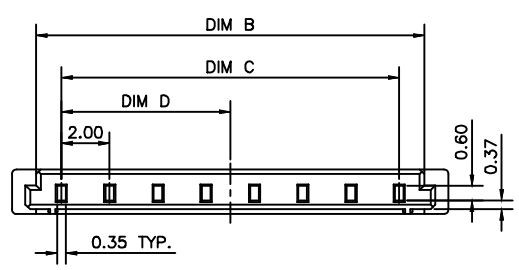

RoHS
Compatible

△				
△				
△				
△				
ZONE	REV	DESCRIPTION	DATE	APPD.

NOTES:
1. MATERIAL: THERMOPLASTIC, HIGH TEMP., COLOR: NATURAL(WHITE)
2. PACKING QUANTITY:1000 PCS/BAG
3. PART NUMBER

WB2002H - HXXX X
COLOR: N:NATURE ; B:BLACK
PIN NO.

ASSEMBLY DRAWING

CKT	A	B	C	D	E
05	12.1	10.1	8.00	4.00	11.05
06	14.1	12.1	10.00	5.00	13.05
07	16.1	14.1	12.00	6.00	15.05
08	18.1	16.1	14.00	7.00	17.05
09	20.1	18.1	16.00	8.00	19.05
10	22.1	20.1	18.00	9.00	21.05

達立科技股份有限公司
Dawning Precision Co., Ltd.
TEL: 886-2-82271388 FAX: 886-2-82272198

DESIGN	Honda	SCALE		
DRAWING	Honda	UNIT	mm	
CHECK	Honda	SIZE	A4: 210*297	
APPROVAL	Honda	VERSION	01	

TOLERANCE UNLESS OTHERWISE STATED(mm)	
0	±0.35
0.0	±0.25
0.00	±0.15
ANGLE	±3'

PART NAME	WTB PLUG 2.00mm Pitch
PART NO	WB2002H SERIES
DRAWING NO	
DATE	2020.04.16